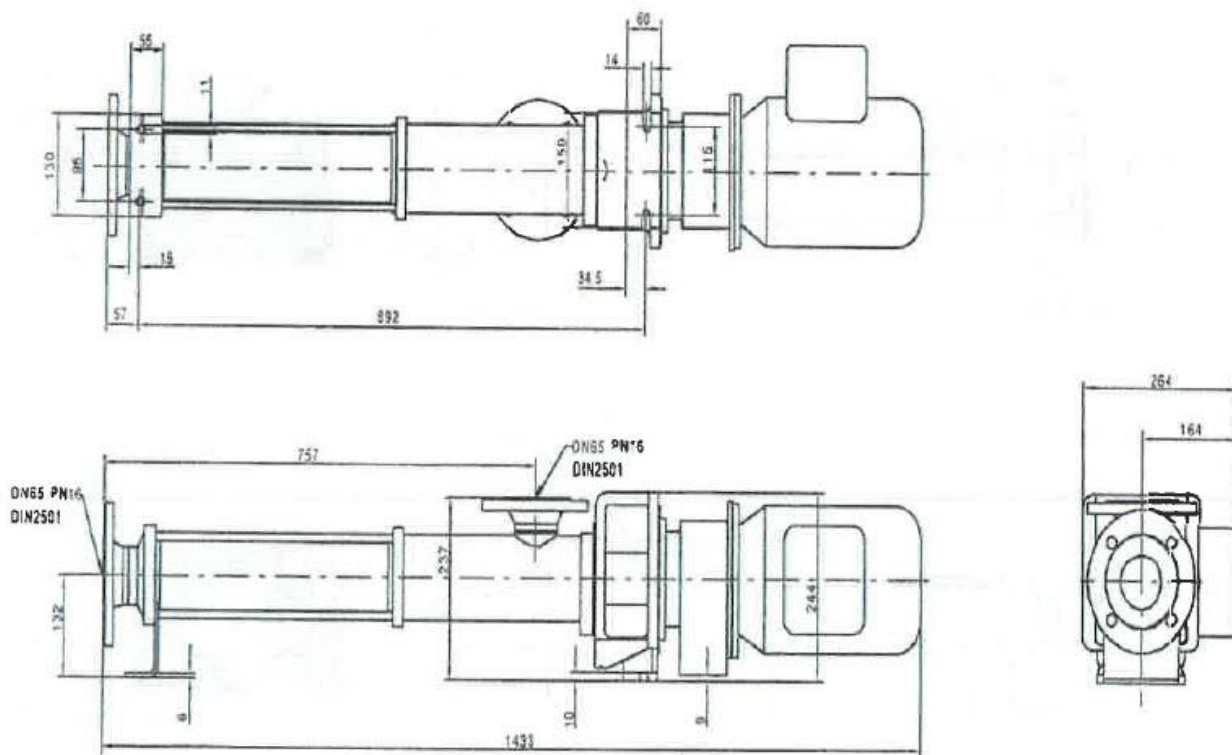

PROGRESSIVE CAVITY SLUDGE SCREW PUMPS EXN 100

PROGRESSIVE CAVITY SLUDGE SCREW PUMPS EXN 100

Ask SCARDANA about all pump replacements

SCARDANA®

DIVISION OF SCARDANA CORPORATION

FAX: (1) - 450 - 671 - 3898

TEL: (1) - 450 - 465 - 2480