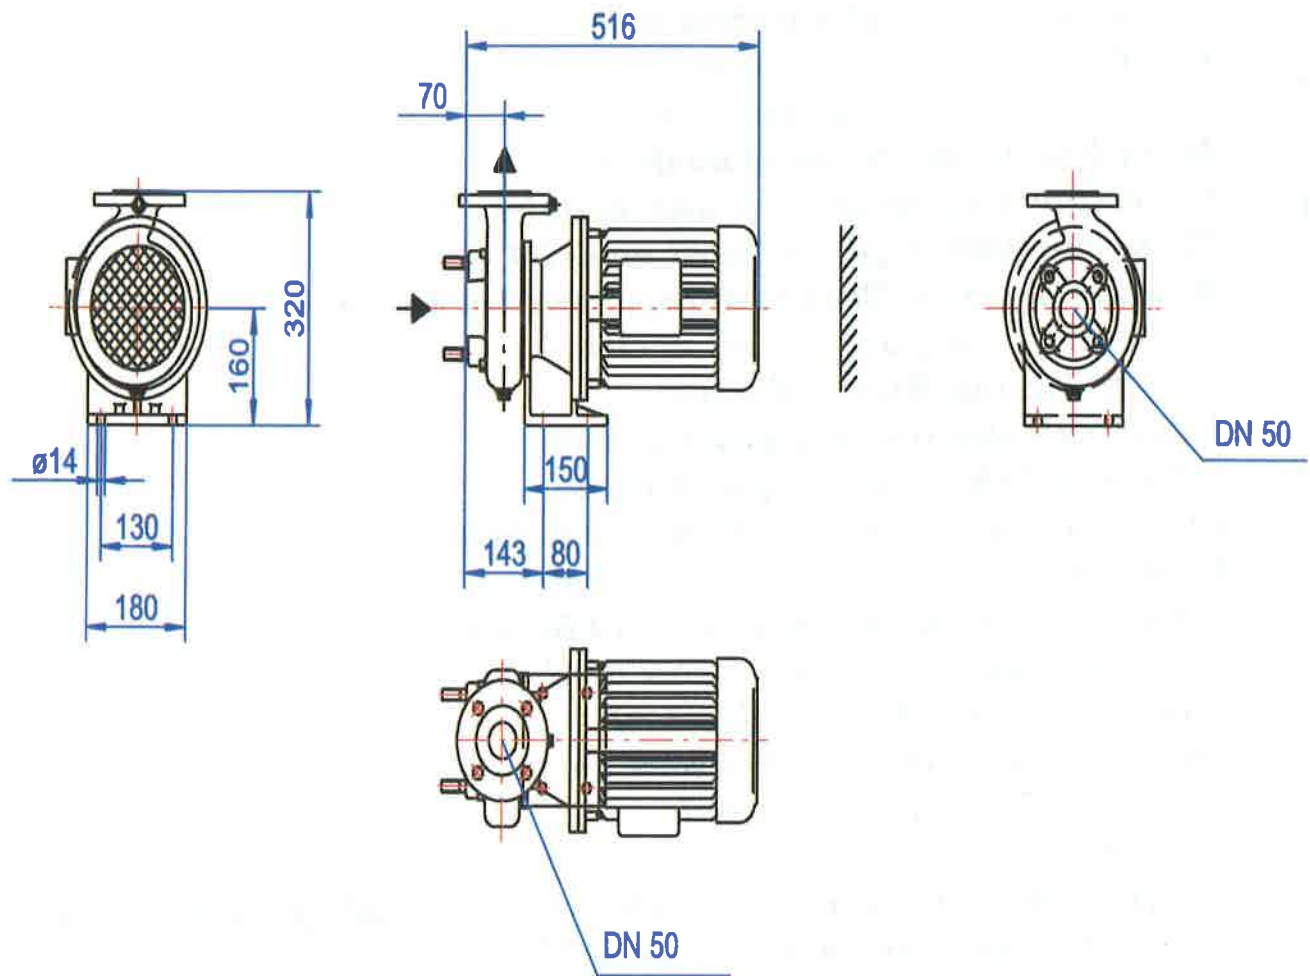

FAHE 5013 HORIZONTAL CENTRIFUGAL PUMP

Ask SCARDANA about all pump replacements

SCARDANA®
DIVISION OF SCARDANA CORPORATION

TEL: (1) 450 - 465-6556

FAX: (1) 450 - 671-3898

E-mail: service@scardana.com

Web: www.scardana.com